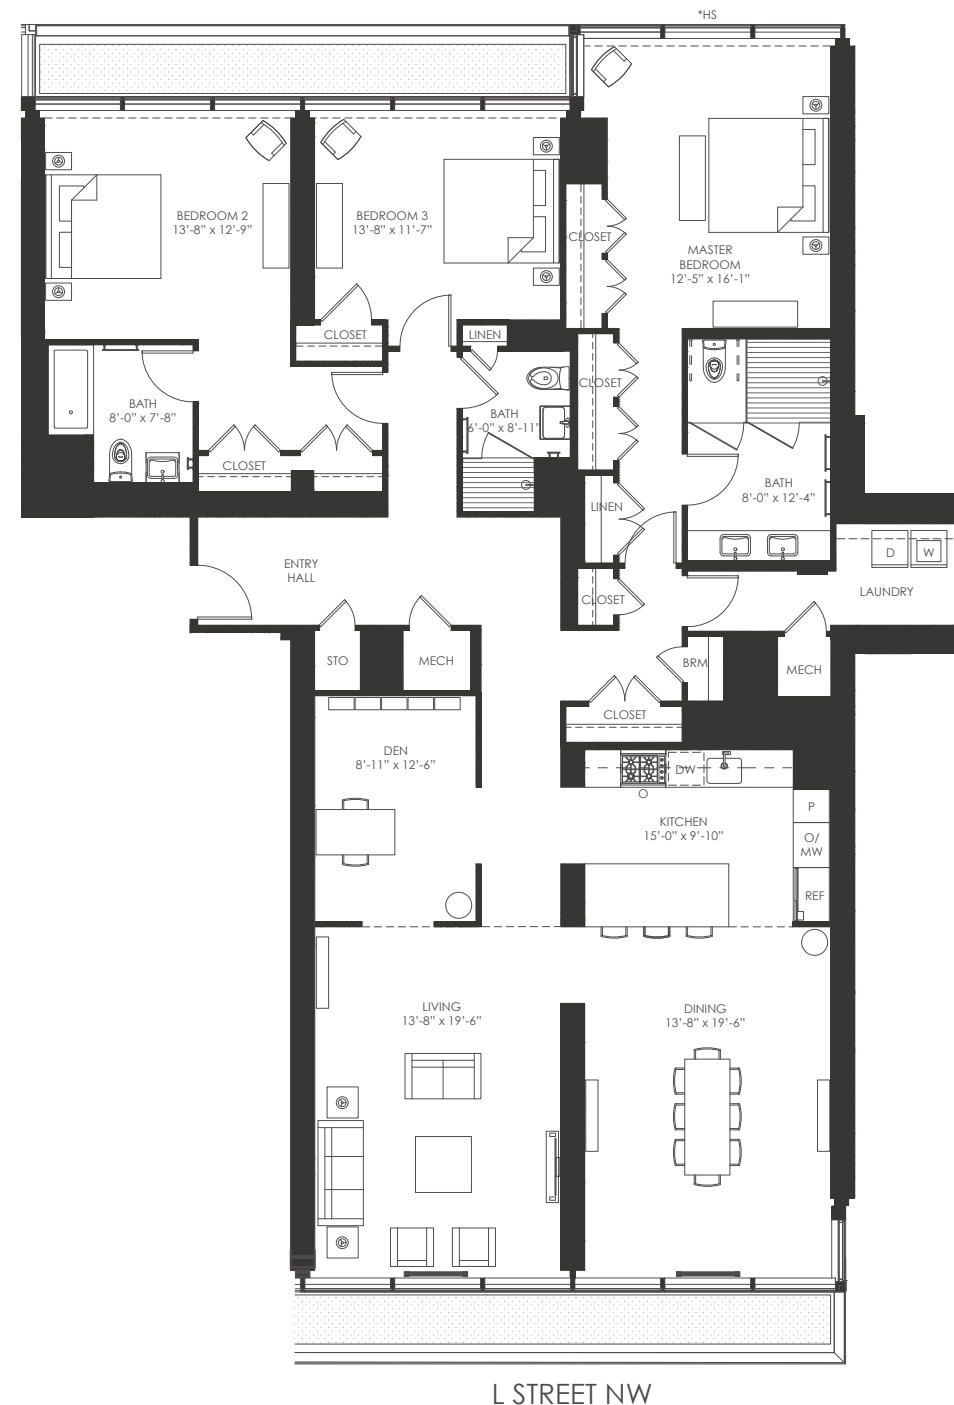

COURTYARD

UNIT: 86
 FLOOR: 8
 UNIT TYPE: F

3 BEDROOMS / 3 BATHS / DEN
 2,482 SQ FT (230 SQ M)

9' - 4" CEILING HEIGHTS LIVING ROOM / DINING ROOM
 8' - 2" ELSEWHERE (EXCEPT 8' - 0" IN ENTRY CLOSET)

8TH FLOOR BUILDING KEY